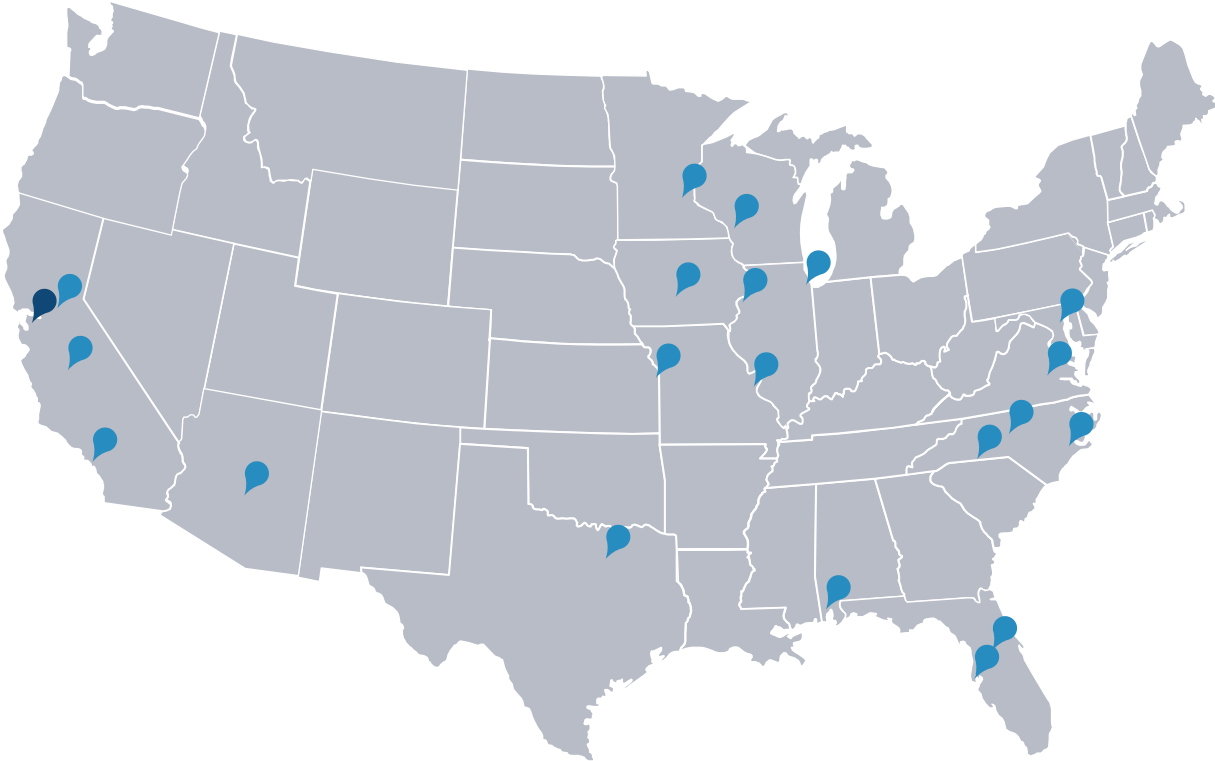

Newport Group Locations

Alabama
Mobile

Arizona
Scottsdale

California
Fresno
Folsom
Los Angeles
Walnut Creek (HQ)

Florida
Orlando
St. Petersburg

Illinois
Chicago
Moline

Iowa
Des Moines

Kansas
Kansas City

Maryland
Annapolis

Minnesota
Minneapolis

Missouri
St. Louis

North Carolina
Charlotte
Greensboro
New Bern

Texas
Dallas

Virginia
Richmond

Wisconsin
La Crosse